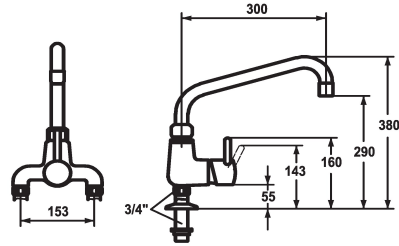

KWC GASTRO Lever mixer - Commercial kitchen

Modell-Linie: GASTRO | 24.503.174.000
Taps | Manual taps

KWC-No.

121299
chromeline, AD 153, A 300

- * Lever mixer
- * Swivel spout 360°
- with adjustable gland
- Jet regulator
- * OptimalSpace - ample space for washing or working
- * KWC cartridge XL 46 - high capacity

- with ceramic discs
- flow rate and temperature continuously variable
- temperature limitation
- * Pillar connections 3/4" x 3/4" L 45
- * Mounting hole size ø30 mm

Technical Data

Flow rate
Spout
Color code
Installation type
Faucet_typ
Dimension Height
Acoustic group
Projection A
Connection measure
Dimension Water outlet
material

50 l/min (3 bar)
fixed
chromeline
Pillar installation
Faucet
380
U
A 300
153
290
Brass