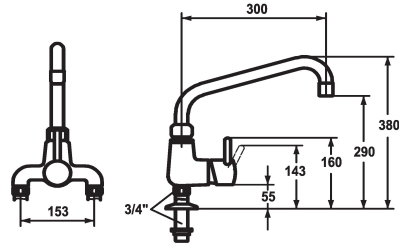

KWC GASTRO

Lever mixer - Commercial kitchen

Modell-Linie: GASTRO | 24.503.174.000

Kranar | Hydraulické armatúry

KWC-No.

121299

chromeline, AD 153, A 300

- * Lever mixer
- * Swivel spout 360°
- with adjustable gland
- Jet regulator
- * OptimalSpace - ample space for washing or working
- * KWC cartridge XL 46 - high capacity

- with ceramic discs
- flow rate and temperature continuously variable
- temperature limitation
- * Pillar connections 3/4" x 3/4" L 45
- * Mounting hole size ø30 mm

Technical Data

A_Spout_Spray

50 l/min (3 bar)

Measure_Height

380

G_Acoustic group

U

Projection_A

A300

Connection measure

153

ATT-KWC-MASS-WASSERAUSTRITT

290

Material

Mässing