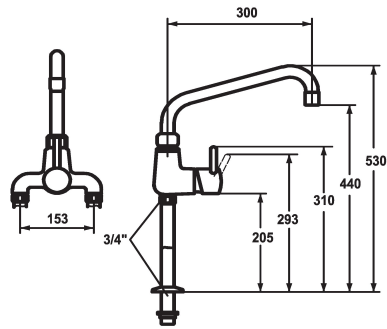

Modell-Linie: GASTRO | 24.503.184.000

Umyvadlové armatury | Hydraulické armatury

KWC-No.

121301

chromeline, AD 153, A 300

- * Lever mixer
- * Swivel spout 360°
- with adjustable gland
- Jet regulator
- * OptimalSpace - ample space for washing or working
- * KWC cartridge XL 46 - high capacity

- with ceramic discs
- flow rate and temperature continuously variable
- temperature limitation
- * Pillar connections 3/4" x 3/4" L 195
- * Mounting hole size ø30 mm

Technické údaje

A_Spout_Spray

ATT-KWC-AUSLAUF

ATT-KWC-FARBCODE

Installation_type

Faucet_typ

Measure_Height

G_Acoustic group

Projection_A

Connection measure

ATT-KWC-MASS-WASSERAUSTRITT

Materiál

50 l/min (3 bar)

fixovaná

chromeline

Standmontage

01

530

U