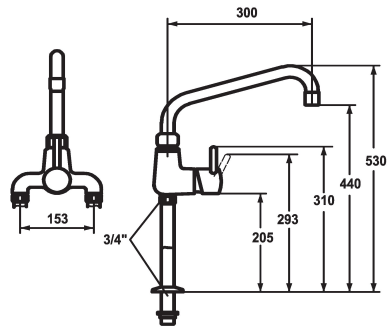

## KWC GASTRO Lever mixer - Commercial kitchen

Modell-Linie: GASTRO | 24.503.184.000  
Taps | Manual taps

### KWC-No.

**121301**  
chromeline, AD 153, A 300

- \* Lever mixer
- \* Swivel spout 360°
- with adjustable gland
- Jet regulator
- \* OptimalSpace - ample space for washing or working
- \* KWC cartridge XL 46 - high capacity

- with ceramic discs
- flow rate and temperature continuously variable
- temperature limitation
- \* Pillar connections 3/4" x 3/4" L 195
- \* Mounting hole size ø30 mm

### Technical Data

Flow rate
Spout
Color code
Installation_type
Faucet_typ
Dimension Height
Acoustic group
Projection_A
Connection measure
Dimension Water outlet
material

50 l/min (3 bar)
fixed
chrome
Pillar installation
Faucet
530
U
A 300
153
440
Brass