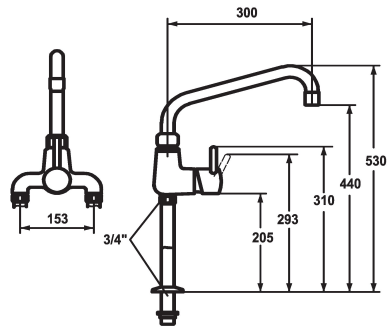

KWC GASTRO Lever mixer - Commercial kitchen

Modell-Linie: GASTRO | 24.503.184.000
Taps | Manual taps

KWC-No.

121301
chromeline, AD 153, A 300

- * Lever mixer
- * Swivel spout 360°
- with adjustable gland
- Jet regulator
- * OptimalSpace - ample space for washing or working
- * KWC cartridge XL 46 - high capacity

- with ceramic discs
- flow rate and temperature continuously variable
- temperature limitation
- * Pillar connections 3/4" x 3/4" L 195
- * Mounting hole size ø30 mm

Technical Data

Flow rate
Spout
Color code
Installation type
Faucet_typ
Dimension Height
Acoustic group
Projection A
Connection measure
Dimension Water outlet
material

50 l/min (3 bar)
fixed
chromeline
Pillar installation
Lever mixer
530
U
A 300
153
440
Brass