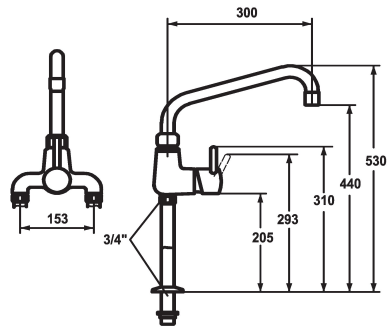

KWC GASTRO Lever mixer - Commercial kitchen

Modell-Linie: GASTRO | 24.503.184.000
Taps | Manual taps

KWC-No.

121301
chromeline, AD 153, A 300

- * Lever mixer
- * Swivel spout 360°
- with adjustable gland
- Jet regulator
- * OptimalSpace - ample space for washing or working
- * KWC cartridge XL 46 - high capacity

- with ceramic discs
- flow rate and temperature continuously variable
- temperature limitation
- * Pillar connections 3/4" x 3/4" L 195
- * Mounting hole size ø30 mm

Technical Data

Flow rate
Spout
Color code
Installation type
Faucet_typ
Measure Height
Acoustic group
Projection A
Connection measure
Dimension Water outlet
material

50 l/min (3 bar)
fixed
chromeline
Pillar installation
Faucet
530
U
A 300
153
440
Brass