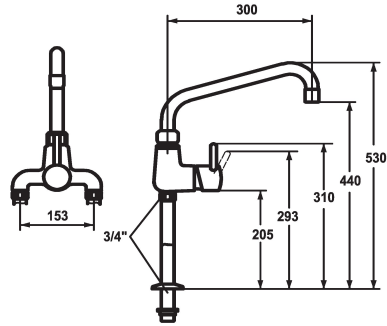

## KWC GASTRO Lever mixer - Commercial kitchen

Modell-Linie: GASTRO | 24.503.184.000  
Hanat | Käsikäyttöiset hanat

### KWC-No.

**121301**  
chromeline, AD 153, A 300

- \* Lever mixer
- \* Swivel spout 360°
- with adjustable gland
- Jet regulator
- \* OptimalSpace - ample space for washing or working
- \* KWC cartridge XL 46 - high capacity

- with ceramic discs
- flow rate and temperature continuously variable
- temperature limitation
- \* Pillar connections 3/4" x 3/4" L 195
- \* Mounting hole size ø30 mm

### Tekniset tiedot

A_Spout_Spray
Spout
ATT-KWC-FARBCODE
Installation_type
Faucet_typ
Measure_Height
G_Acoustic group
Projection_A
Connection measure
ATT-KWC-MASS-WASSERAUSTRITT
Materiaali
lviCode

50 l/min (3 bar)
Kiinnitetty
chromeline
Standmontage
Hebelmischer
530
U
A300
153
440
Messinki
6285717