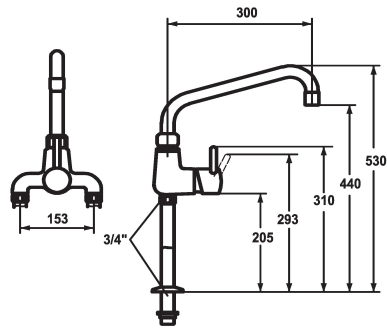

KWC GASTRO

Lever mixer - Commercial kitchen

Modell-Linie: GASTRO | 24.503.184.000

Armatura umywalkowa | Armatura jednouchwytywa

KWC-No.

121301

chromeline, AD 153, A 300

- * Lever mixer
- * Swivel spout 360°
- with adjustable gland
- Jet regulator
- * OptimalSpace - ample space for washing or working
- * KWC cartridge XL 46 - high capacity

- with ceramic discs
- flow rate and temperature continuously variable
- temperature limitation
- * Pillar connections 3/4" x 3/4" L 195
- * Mounting hole size ø30 mm

Dane techniczne

A_Spout_Spray
ATT-KWC-AUSLAUF
ATT-KWC-FARBCODE
Installation_type
Faucet_typ
Dimension Height
G_Acoustic group
Projection_A
Connection measure
ATT-KWC-MASS-WASSERAUSTRITT
Material

50 l/min (3 bar)
fest
chromeline
Standmontage
01
530
U
A300
153
440
Mosiqdz