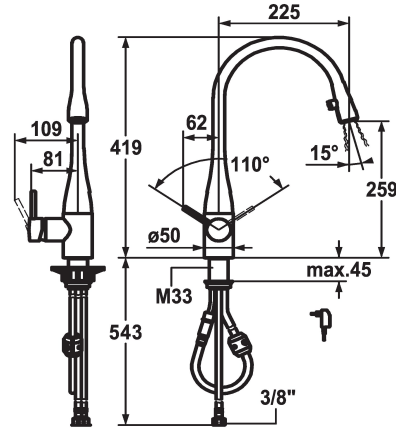

KWC EVE

Lever mixer - Kitchen - with LEDShine

Modell-Linie: EVE | 10.121.103.700FL

Hanat | Käsi­käyt­toiset hanat

KWC-No.

121240
chromeline, A 225, flexible connection hoses, mains receiver

122169
black chrome-plated, A 225, flexible connection hoses, mains receiver

121325
stainless steel, A 225, flexible connection hoses, mains receiver

122168
glacier white, A 225, flexible connection hoses, mains receiver

- * Lever mixer
- * Lever installation possible on the right or left side
- * TouchProtect - anti-scald protection thanks to the "double skin" principle
- * Pull-out aerator covered
- Neoperl® Caché®
- integrated ON/OFF push-button with automatic shut-off after 45 minutes
- up to 600 mm pull-out length
- hose surface to fit faucet surface
- * Hose guide, swivelling 320°

ATT-KWC-FARBCODE

chromeline

black chrome-plated

stainless steel

glacier white

- * EasyLock - a pull-out spray that easily slides back into place
- * OptimalSpace - ample space for washing or working
- * KWC cartridge M 35
- with ceramic discs
- flow rate and temperature continuously variable
- * Flexible connection hoses 3/8"
- * Fastening by means of threaded sleeve M33 x 1.5
- * Mounting hole size ø35 mm
- * Scope of delivery:
- Mains receiver 100-240 V / operating voltage 6.75 V / cable length 1100 mm

Tekniset tiedot

A_Spout_Spray

ATT-KWC-LICHT

Connection

Spout

ATT-KWC-STROMVERSORGUNG

Handling

Kitchen_spray