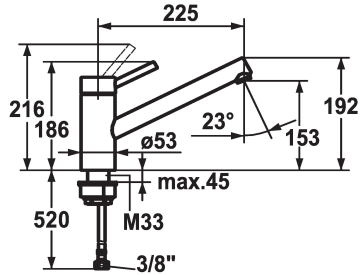

KWC INOX Lever mixer - Kitchen

Modell-Linie: INOX | 10.271.023.700FL
Taps | Manual taps

KWC-No.

121501
stainless steel, A 225, flexible connection hoses

- * Lever mixer
- * Swivel spout 160°
- Neoperl® Cascade®
- * KWC cartridge L 39 - universal
- with ceramic discs

- flow rate and temperature continuously variable
- temperature and flow rate limitation
- * Flexible connection hoses 3/8"
- * Fastening by means of threaded sleeve M33 x 1.5
- * Mounting hole size ø35 mm

Technical Data

Flow rate	12 l/min (3 bar)
Connection	Flexible connection hoses
Spout	swivel
Handling	top lever
Color code	stainless steel
Installation_type	Pillar installation
Faucet_typ	Lever mixer
Dimension Height	192
G_Acoustic group	I
Projection_A	A 225
Energy Label	C
Dimension Water outlet	153
material	stainless steel

Flow rate	12 l/min (3 bar)
Connection	Flexible connection hoses
Spout	swivel
Handling	top lever
Color code	stainless steel
Installation_type	Pillar installation
Faucet_typ	Lever mixer
Dimension Height	192
G_Acoustic group	I
Projection_A	A 225
Energy Label	C
Dimension Water outlet	153
material	stainless steel