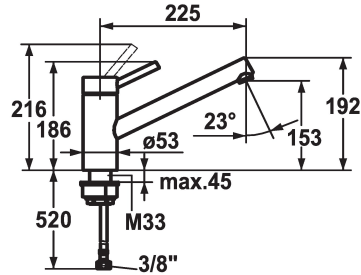

KWC INOX Lever mixer - Kitchen

Modell-Linie: INOX | 10.271.023.700FL
Taps | Manual taps

KWC-No.

121501
stainless steel, A 225, flexible connection hoses

- * Lever mixer
- * Swivel spout 160°
- Neoperl® Cascade®
- * KWC cartridge L 39 - universal
- with ceramic discs

- flow rate and temperature continuously variable
- temperature and flow rate limitation
- * Flexible connection hoses 3/8"
- * Fastening by means of threaded sleeve M33 x 1.5
- * Mounting hole size ø35 mm

Technical Data

Flow rate	12 l/min (3 bar)
Connection	Flexible connection hoses
Spout	swivel
Handling	top lever
Color code	stainless steel
Installation type	Pillar installation
Faucet_typ	Lever mixer
Dimension Height	192
Acoustic group	I
Projection A	A 225
Energy label	C
Dimension Water outlet	153
material	stainless steel

Flow rate	12 l/min (3 bar)
Connection	Flexible connection hoses
Spout	swivel
Handling	top lever
Color code	stainless steel
Installation type	Pillar installation
Faucet_typ	Lever mixer
Dimension Height	192
Acoustic group	I
Projection A	A 225
Energy label	C
Dimension Water outlet	153
material	stainless steel