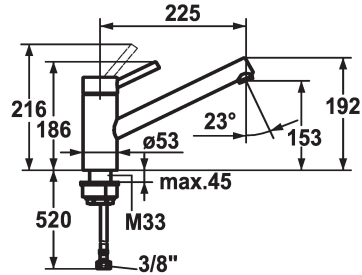

KWC INOX Lever mixer - Kitchen

Modell-Linie: INOX | 10.271.023.700FL
Taps | Manual taps

KWC-No.

121501
stainless steel, A 225, flexible connection hoses

- * Lever mixer
- * Swivel spout 160°
- Neoperl® Cascade®
- * KWC cartridge L 39 - universal
- with ceramic discs

- flow rate and temperature continuously variable
- temperature and flow rate limitation
- * Flexible connection hoses 3/8"
- * Fastening by means of threaded sleeve M33 x 1.5
- * Mounting hole size ø35 mm

Technical Data

Flow rate	12 l/min (3 bar)
Connection	Flexible connection hoses
Spout	swivel
Handling	top lever
Color code	stainless steel
Installation type	Pillar installation
Faucet_typ	Lever mixer
Measure Height	192
Acoustic group	I
Projection A	A 225
Energy label	C
Dimension Water outlet	153
material	stainless steel

Flow rate	12 l/min (3 bar)
Connection	Flexible connection hoses
Spout	swivel
Handling	top lever
Color code	stainless steel
Installation type	Pillar installation
Faucet_typ	Lever mixer
Measure Height	192
Acoustic group	I
Projection A	A 225
Energy label	C
Dimension Water outlet	153
material	stainless steel