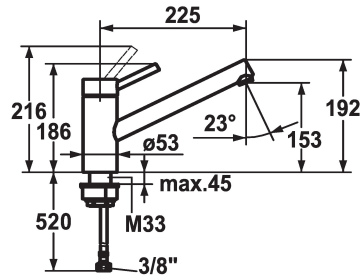

## KWC INOX Lever mixer - Kitchen

Modell-Linie: INOX | 10.271.023.700FL  
Hanat | Käsi­käyt­toiset hanat

### KWC-No.

**121501**  
stainless steel, A 225, flexible connection hoses

- \* Lever mixer
- \* Swivel spout 160°
- Neoperl® Cascade®
- \* KWC cartridge L 39 - universal
- with ceramic discs

- flow rate and temperature continuously variable
- temperature and flow rate limitation
- \* Flexible connection hoses 3/8"
- \* Fastening by means of threaded sleeve M33 x 1.5
- \* Mounting hole size ø35 mm

### Tekniset tiedot

A_Spout_Spray
Connection
Spout
Handling
ATT-KWC-FARBCODE
Installation_type
Faucet_typ
Measure_Height
G_Acoustic group
Projection_A
EnergyLabelCH
ATT-KWC-MASS-WASSERAUSTRITT
Materiali
lviCode

### Varaosat

**KWC** INOX

Lever mixer - Kitchen

**Modell-Linie: INOX | 10.271.023.700FL**  
Hanat | Käsi­käyt­toiset hanat

**Cartridge L 39 - universal**

---

**536591**  
K.32.60.00

---