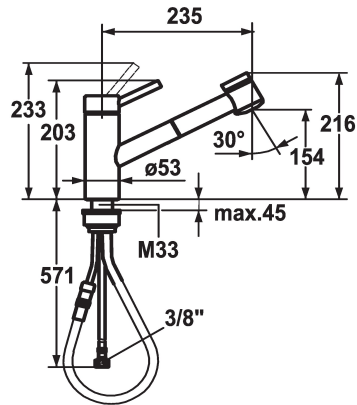

KWC INOX Lever mixer - Kitchen

Modell-Linie: INOX | 10.271.033.700FL
Taps | Manual taps

KWC-No.

121505
stainless steel, A 235, flexible connection hoses

- * Lever mixer
- * TouchProtect - anti-scald protection thanks to the "double skin" principle
- * Pull-out spray
 - SprayClean - easy to clean and actively prevents limescale buildup
 - up to 700 mm pull-out length
 - SprayLock - lockable jet spray
 - PowerClean - needle spray mode, with automatic diverter reset
 - hose surface to fit faucet surface

- * Hose guide, swivelling 130°
- * EasyLock - a pull-out spray that easily slides back into place
- * KWC cartridge L 39 - universal
 - with ceramic discs
 - flow rate and temperature continuously variable
 - temperature and flow rate limitation
- * Flexible connection hoses 3/8"
- * Fastening by means of threaded sleeve M33 x 1.5
- * Mounting hole size ø35 mm

Technical Data

Flow rate needle spray
Flow rate normal spray
Connection
Spout
Handling
Kitchen_spray
Color code
Installation_type
Faucet_typ
Dimension Height
G_Acoustic group
Projection_A
Energy Label
Dimension Water outlet
material

13 l/min (3 bar)
12 l/min (3 bar)
Flexible connection hoses
swivel
top lever
Pull-out spray
stainless steel
Pillar installation
Lever mixer
216
I
A 235
C
154
stainless steel

Spare Parts

KWC INOX
Lever mixer - Kitchen