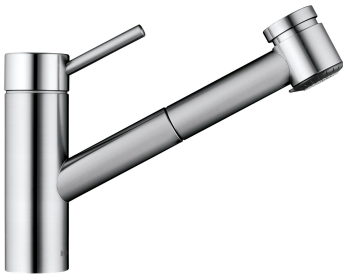

KWC INOX Lever mixer - Kitchen

Modell-Linie: INOX | 10.271.033.700FL
Taps | Manual taps

KWC-No.

121505
stainless steel, A 235, flexible connection hoses

- * Lever mixer
- * TouchProtect - anti-scald protection thanks to the "double skin" principle
- * Pull-out spray
 - SprayClean - easy to clean and actively prevents limescale buildup
 - up to 700 mm pull-out length
 - SprayLock - lockable jet spray
 - PowerClean - needle spray mode, with automatic diverter reset
 - hose surface to fit faucet surface

- * Hose guide, swivelling 130°
- * EasyLock - a pull-out spray that easily slides back into place
- * KWC cartridge L 39 - universal
 - with ceramic discs
 - flow rate and temperature continuously variable
 - temperature and flow rate limitation
- * Flexible connection hoses 3/8"
- * Fastening by means of threaded sleeve M33 x 1.5
- * Mounting hole size ø35 mm

Technical Data

Flow rate needle spray
Flow rate normal spray
Connection
Spout
Handling
Kitchen_spray
Color code
Installation_type
Faucet_typ
Dimension Height
G_Acoustic group
Projection_A
Energy Label
Dimension Water outlet
material

13 l/min (3 bar)
12 l/min (3 bar)
Flexible connection hoses
swivel
top lever
Pull-out spray
stainless steel
Pillar installation
Lever mixer
216
I
A 235
C
154
stainless steel

Spare Parts

KWC INOX
Lever mixer - Kitchen