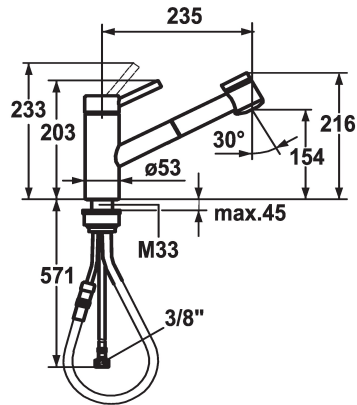

## KWC INOX Lever mixer - Kitchen

Modell-Linie: INOX | 10.271.033.700FL  
Taps | Manual taps

### KWC-No.

**121505**  
stainless steel, A 235, flexible connection hoses

- \* Lever mixer
- \* TouchProtect - anti-scald protection thanks to the "double skin" principle
- \* Pull-out spray
  - SprayClean - easy to clean and actively prevents limescale buildup
  - up to 700 mm pull-out length
  - SprayLock - lockable jet spray
  - PowerClean - needle spray mode, with automatic diverter reset
  - hose surface to fit faucet surface

- \* Hose guide, swivelling 130°
- \* EasyLock - a pull-out spray that easily slides back into place
- \* KWC cartridge L 39 - universal
  - with ceramic discs
  - flow rate and temperature continuously variable
  - temperature and flow rate limitation
- \* Flexible connection hoses 3/8"
- \* Fastening by means of threaded sleeve M33 x 1.5
- \* Mounting hole size ø35 mm

### Technical Data

Flow rate needle spray
Flow rate normal spray
Connection
Spout
Handling
Kitchenspray
Color code
Installation type
Faucet_typ
Dimension Height
Acoustic group
Projection A
Energy label
Dimension Water outlet
material