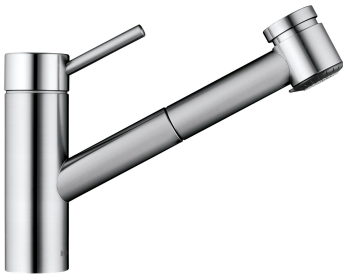

## KWC INOX Lever mixer - Kitchen

Modell-Linie: INOX | 10.271.033.700FL  
Taps | Manual taps

### KWC-No.

**121505**  
stainless steel, A 235, flexible connection hoses

- \* Lever mixer
- \* TouchProtect - anti-scald protection thanks to the "double skin" principle
- \* Pull-out spray
  - SprayClean - easy to clean and actively prevents limescale buildup
  - up to 700 mm pull-out length
  - SprayLock - lockable jet spray
  - PowerClean - needle spray mode, with automatic diverter reset
  - hose surface to fit faucet surface

- \* Hose guide, swivelling 130°
- \* EasyLock - a pull-out spray that easily slides back into place
- \* KWC cartridge L 39 - universal
  - with ceramic discs
  - flow rate and temperature continuously variable
  - temperature and flow rate limitation
- \* Flexible connection hoses 3/8"
- \* Fastening by means of threaded sleeve M33 x 1.5
- \* Mounting hole size ø35 mm

13 l/min (3 bar)
12 l/min (3 bar)
Flexible connection hoses
swivel
top lever
Pull-out spray
stainless steel
Pillar installation
Lever mixer
216
I
A 235
C
154
stainless steel