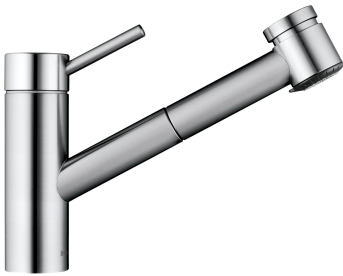

KWC INOX Lever mixer - Kitchen

Modell-Linie: INOX | 10.271.033.700FL
Taps | Manual taps

KWC-No.

121505
stainless steel, A 235, flexible connection hoses

- * Lever mixer
- * TouchProtect - anti-scald protection thanks to the "double skin" principle
- * Pull-out spray
 - SprayClean - easy to clean and actively prevents limescale buildup
 - up to 700 mm pull-out length
 - SprayLock - lockable jet spray
 - PowerClean - needle spray mode, with automatic diverter reset
 - hose surface to fit faucet surface

- * Hose guide, swivelling 130°
- * EasyLock - a pull-out spray that easily slides back into place
- * KWC cartridge L 39 - universal
 - with ceramic discs
 - flow rate and temperature continuously variable
 - temperature and flow rate limitation
- * Flexible connection hoses 3/8"
- * Fastening by means of threaded sleeve M33 x 1.5
- * Mounting hole size ø35 mm

Technical Data

Flow rate needle spray
Flow rate normal spray
Connection
Spout
Handling
Kitchenspray
Color code
Installation type
Faucet_typ
Measure Height
Acoustic group
Projection A
Energy label
Dimension Water outlet
material

13 l/min (3 bar)
12 l/min (3 bar)
Flexible connection hoses
swivel
top lever
Pull-out spray
stainless steel
Pillar installation
Lever mixer
216
I
A 235
C
154
stainless steel

Spare Parts

KWC INOX
Lever mixer - Kitchen