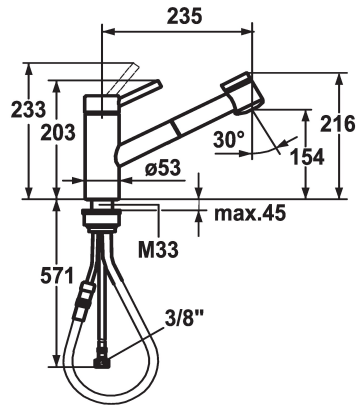

KWC INOX Lever mixer - Kitchen

Modell-Linie: INOX | 10.271.033.700FL
Taps | Manual taps

KWC-No.

121505
stainless steel, A 235, flexible connection hoses

- * Lever mixer
- * TouchProtect - anti-scald protection thanks to the "double skin" principle
- * Pull-out spray
 - SprayClean - easy to clean and actively prevents limescale buildup
 - up to 700 mm pull-out length
 - SprayLock - lockable jet spray
 - PowerClean - needle spray mode, with automatic diverter reset
 - hose surface to fit faucet surface

- * Hose guide, swivelling 130°
- * EasyLock - a pull-out spray that easily slides back into place
- * KWC cartridge L 39 - universal
 - with ceramic discs
 - flow rate and temperature continuously variable
 - temperature and flow rate limitation
- * Flexible connection hoses 3/8"
- * Fastening by means of threaded sleeve M33 x 1.5
- * Mounting hole size ø35 mm

Technical Data

Flow rate needle spray
Flow rate normal spray
Connection
Spout
Handling
Kitchenspray
Color code
Installation type
Faucet_typ
Measure Height
Acoustic group
Projection A
Energy label
Dimension Water outlet
material

13 l/min (3 bar)
12 l/min (3 bar)
Flexible connection hoses
swivel
top lever
Pull-out spray
stainless steel
Pillar installation
Lever mixer
216
I
A 235
C
154
stainless steel

Spare Parts

KWC INOX
Lever mixer - Kitchen