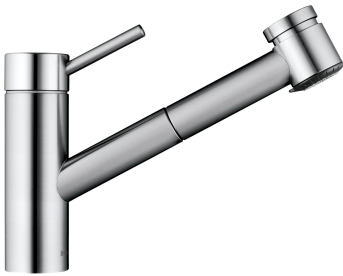

KWC INOX Lever mixer - Kitchen

Modell-Linie: INOX | 10.271.033.700FL
Armatura umywalkowa | Armatura jednouchwytywa

KWC-No.

121505
stainless steel, A 235, flexible connection hoses

- * Lever mixer
- * TouchProtect - anti-scald protection thanks to the "double skin" principle
- * Pull-out spray
 - SprayClean - easy to clean and actively prevents limescale buildup
 - up to 700 mm pull-out length
 - SprayLock - lockable jet spray
 - PowerClean - needle spray mode, with automatic diverter reset
 - hose surface to fit faucet surface

- * Hose guide, swivelling 130°
- * EasyLock - a pull-out spray that easily slides back into place
- * KWC cartridge L 39 - universal
 - with ceramic discs
 - flow rate and temperature continuously variable
 - temperature and flow rate limitation
- * Flexible connection hoses 3/8"
- * Fastening by means of threaded sleeve M33 x 1.5
- * Mounting hole size 35 mm

Dane techniczne

ATT-KWC-A_AUSZUGBRAUSE_SIEB
ATT-KWC-A_AUSZUGBRAUSE_NORMAL
Connection
ATT-KWC-AUSLAUF
Handling
Kitchen_spray
ATT-KWC-FARBCODE
Installation_type
Faucet_typ
Dimension Height
G_Acoustic group
Projection_A
EnergyLabelCH
ATT-KWC-MASS-WASSERAUSTRITT
Materiał

13 l/min (3 bar)
12 l/min (3 bar)
Flexible_Anschlussschläuche
schwenkbar
topbedient
Auszugbrause
stainless steel
Standmontage
Hebelmischer
216
I
A235
C
154
ROSTFREIER_STAHL

Części zamienne

KWC INOX

Lever mixer - Kitchen