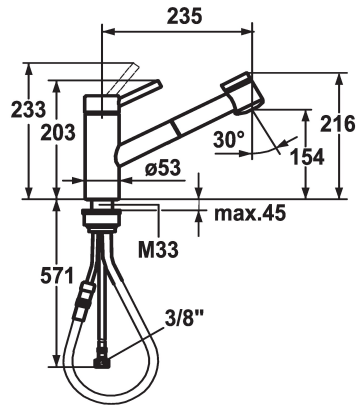

KWC INOX Lever mixer - Kitchen

Modell-Linie: INOX | 10.271.033.700FL
Armatura umywalkowa | Armatura jednouchwytywa

KWC-No.

121505
stainless steel, A 235, flexible connection hoses

- * Lever mixer
- * TouchProtect - anti-scald protection thanks to the "double skin" principle
- * Pull-out spray
 - SprayClean - easy to clean and actively prevents limescale buildup
 - up to 700 mm pull-out length
 - SprayLock - lockable jet spray
 - PowerClean - needle spray mode, with automatic diverter reset
 - hose surface to fit faucet surface

- * Hose guide, swivelling 130°
- * EasyLock - a pull-out spray that easily slides back into place
- * KWC cartridge L 39 - universal
 - with ceramic discs
 - flow rate and temperature continuously variable
 - temperature and flow rate limitation
- * Flexible connection hoses 3/8"
- * Fastening by means of threaded sleeve M33 x 1.5
- * Mounting hole size 35 mm

Dane techniczne

ATT-KWC-A_AUSZUGBRAUSE_SIEB
ATT-KWC-A_AUSZUGBRAUSE_NORMAL
Connection
ATT-KWC-AUSLAUF
Handling
Kitchen_spray
ATT-KWC-FARBCODE
Installation_type
Faucet_typ
Dimension Height
G_Acoustic group
Projection_A
EnergyLabelCH
ATT-KWC-MASS-WASSERAUSTRITT
Materiał

Modell-Linie: INOX | 10.271.033.700FL

Armatura umywalkowa | Armatura jednouchwytowa

Cartridge L 39 - universal

536591

K.32.60.00
