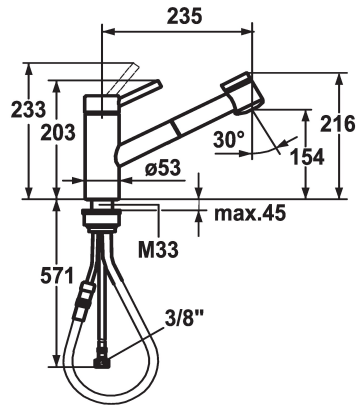

KWC INOX Lever mixer - Kitchen

Modell-Linie: INOX | 10.271.033.700FL
Kranar | Hydraulické armatúry

KWC-No.

121505
stainless steel, A 235, flexible connection hoses

- * Lever mixer
- * TouchProtect - anti-scald protection thanks to the "double skin" principle
- * Pull-out spray
 - SprayClean - easy to clean and actively prevents limescale buildup
 - up to 700 mm pull-out length
 - SprayLock - lockable jet spray
 - PowerClean - needle spray mode, with automatic diverter reset
 - hose surface to fit faucet surface

- * Hose guide, swivelling 130°
- * EasyLock - a pull-out spray that easily slides back into place
- * KWC cartridge L 39 - universal
 - with ceramic discs
 - flow rate and temperature continuously variable
 - temperature and flow rate limitation
- * Flexible connection hoses 3/8"
- * Fastening by means of threaded sleeve M33 x 1.5
- * Mounting hole size ø35 mm

Technical Data

ATT-KWC-A_AUSZUGBRAUSE_SIEB
ATT-KWC-A_AUSZUGBRAUSE_NORMAL
Connection
ATT-KWC-AUSLAUF
Handling
Kitchen_spray
ATT-KWC-FARBCODE
Installation_type
Faucet_typ
Measure_Height
G_Acoustic group
Projection_A
EnergyLabelCH
ATT-KWC-MASS-WASSERAUSTRITT
Material

Modell-Linie: INOX | 10.271.033.700FL
Kranar | Hydraulické armatury

Cartridge L 39 - universal

536591
K.32.60.00
