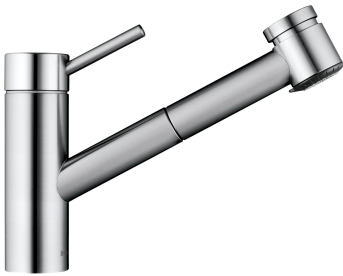

KWC INOX Lever mixer - Kitchen

Modell-Linie: INOX | 10.271.033.700FL
Kranar | Hydraulické armatúry

KWC-No.

121505
stainless steel, A 235, flexible connection hoses

- * Lever mixer
- * TouchProtect - anti-scald protection thanks to the "double skin" principle
- * Pull-out spray
 - SprayClean - easy to clean and actively prevents limescale buildup
 - up to 700 mm pull-out length
 - SprayLock - lockable jet spray
 - PowerClean - needle spray mode, with automatic diverter reset
 - hose surface to fit faucet surface

- * Hose guide, swivelling 130°
- * EasyLock - a pull-out spray that easily slides back into place
- * KWC cartridge L 39 - universal
 - with ceramic discs
 - flow rate and temperature continuously variable
 - temperature and flow rate limitation
- * Flexible connection hoses 3/8"
- * Fastening by means of threaded sleeve M33 x 1.5
- * Mounting hole size ø35 mm

13 l/min (3 bar)
12 l/min (3 bar)
Flexible_Anschlussschläuche
schwenkbar
topbedient
Auszugbrause
stainless steel
Standmontage
Hebelmischer
216
I
A235
C
154
ROSTFREIER_STAHL

Reservdelar

KWC INOX
Lever mixer - Kitchen

Modell-Linie: INOX | 10.271.033.700FL
Kranar | Hydraulické armatury

Cartridge L 39 - universal

536591
K.32.60.00
