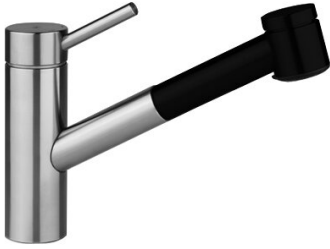

KWC INOX Lever mixer - Kitchen

Modell-Linie: INOX | 10.271.033.736FL
Taps | Manual taps

KWC-No.

121509

stainless steel/matte black, A 235, flexible connection hoses

- * Lever mixer
- * Pull-out spray
 - SprayClean - easy to clean and actively prevents limescale buildup
 - up to 700 mm pull-out length
 - SprayLock - lockable jet spray
 - PowerClean - needle spray mode, with automatic diverter reset
 - hose surface to fit faucet surface

- * Hose guide, swivelling 130°
- * KWC cartridge L 39 - universal
 - with ceramic discs
 - flow rate and temperature continuously variable
 - temperature and flow rate limitation
- * Flexible connection hoses 3/8"
- * Fastening by means of threaded sleeve M33 x 1.5
- * Mounting hole size ø35 mm

Technical Data

Flow rate needle spray
Flow rate normal spray
Connection
Spout
Handling
Kitchenspray
Color code
Installation type
Faucet_typ
Dimension Height
Acoustic group
Projection A
Energy label
Dimension Water outlet
material

13 l/min (3 bar)
12 l/min (3 bar)
Flexible connection hoses
swivel
top lever
Pull-out spray
stainless steel/matte black
Pillar installation
Faucet
216
yes
A 235
C
154
stainless steel

Spare Parts

KWC INOX
Lever mixer - Kitchen