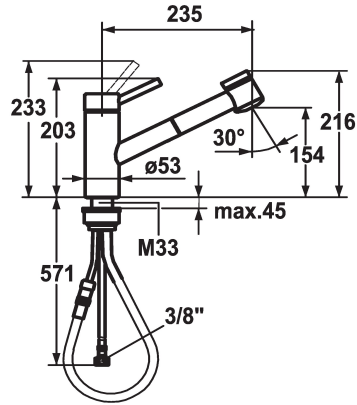

KWC INOX Lever mixer - Kitchen

Modell-Linie: INOX | 10.271.033.736FL
Taps | Manual taps

KWC-No.

121509

stainless steel/matte black, A 235, flexible connection hoses

- * Lever mixer
- * Pull-out spray
 - SprayClean - easy to clean and actively prevents limescale buildup
 - up to 700 mm pull-out length
 - SprayLock - lockable jet spray
 - PowerClean - needle spray mode, with automatic diverter reset
 - hose surface to fit faucet surface

- * Hose guide, swivelling 130°
- * KWC cartridge L 39 - universal
 - with ceramic discs
 - flow rate and temperature continuously variable
 - temperature and flow rate limitation
- * Flexible connection hoses 3/8"
- * Fastening by means of threaded sleeve M33 x 1.5
- * Mounting hole size ø35 mm

Technical Data

Flow rate needle spray
Flow rate normal spray
Connection
Spout
Handling
Kitchenspray
Color code
Installation type
Faucet_typ
Dimension Height
Acoustic group
Projection A
Energy label
Dimension Water outlet
material

13 l/min (3 bar)
12 l/min (3 bar)
Flexible connection hoses
swivel
top lever
Pull-out spray
stainless steel/matte black
Pillar installation
Faucet
216
yes
A 235
C
154
stainless steel

Spare Parts

KWC INOX
Lever mixer - Kitchen