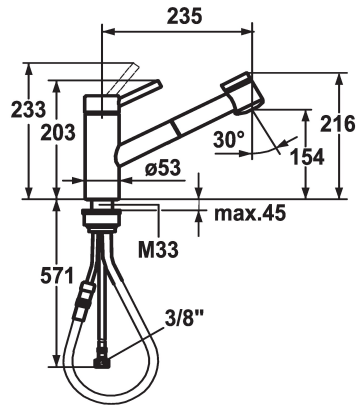

KWC INOX Lever mixer - Kitchen

Modell-Linie: INOX | 10.271.033.736FL
Armatura umywalkowa | Armatura jednouchwytywa

KWC-No.

121509
stainless steel/matte black, A 235, flexible connection hoses

- * Lever mixer
- * Pull-out spray
 - SprayClean - easy to clean and actively prevents limescale buildup
 - up to 700 mm pull-out length
 - SprayLock - lockable jet spray
 - PowerClean - needle spray mode, with automatic diverter reset
 - hose surface to fit faucet surface

- * Hose guide, swivelling 130°
- * KWC cartridge L 39 - universal
 - with ceramic discs
 - flow rate and temperature continuously variable
 - temperature and flow rate limitation
- * Flexible connection hoses 3/8"
- * Fastening by means of threaded sleeve M33 x 1.5
- * Mounting hole size ø35 mm

Dane techniczne

ATT-KWC-A_AUSZUGBRAUSE_SIEB	13 l/min (3 bar)
ATT-KWC-A_AUSZUGBRAUSE_NORMAL	12 l/min (3 bar)
Connection	Flexible_Anschlusschläuche
ATT-KWC-AUSLAUF	schwenkbar
Handling	topbedient
Kitchen_spray	Auszugbrause
ATT-KWC-FARBCODE	F736
Installation_type	Standmontage
Faucet_typ	01
Dimension Height	216
G_Acoustic group	1
Projection_A	A235
EnergyLabelCH	C
ATT-KWC-MASS-WASSERAUSTRITT	154
Material	ROSTFREIER_STAHL

Części zamienne

KWC INOX

Lever mixer - Kitchen

Modell-Linie: INOX | 10.271.033.736FL

Armatura umywalkowa | Armatura jednouchwytowa

Cartridge L 39 - universal

536591

K.32.60.00
