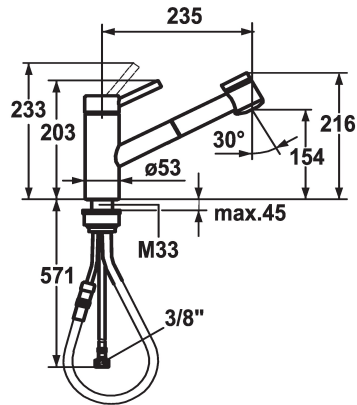

KWC INOX Lever mixer - Kitchen

Modell-Linie: INOX | 10.271.033.736FL
Kranar | Hydraulické armatúry

KWC-No.

121509

stainless steel/matte black, A 235, flexible connection hoses

- * Lever mixer
- * Pull-out spray
 - SprayClean - easy to clean and actively prevents limescale buildup
 - up to 700 mm pull-out length
 - SprayLock - lockable jet spray
 - PowerClean - needle spray mode, with automatic diverter reset
 - hose surface to fit faucet surface

- * Hose guide, swivelling 130°
- * KWC cartridge L 39 - universal
 - with ceramic discs
 - flow rate and temperature continuously variable
 - temperature and flow rate limitation
- * Flexible connection hoses 3/8"
- * Fastening by means of threaded sleeve M33 x 1.5
- * Mounting hole size ø35 mm

Standmontage

Faucet_typ

01

Measure_Height

216

G_Acoustic group

1

Projection_A

KWC INOX
Lever mixer - Kitchen

Modell-Linie: INOX | 10.271.033.736FL
Kranar | Hydraulické armatury

Cartridge L 39 - universal

536591
K.32.60.00
