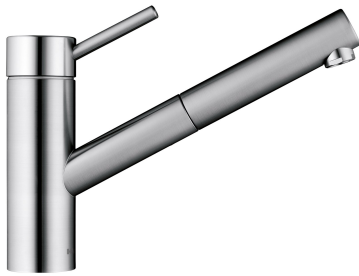

KWC INOX Lever mixer - Kitchen

Modell-Linie: INOX | 10.271.103.700FL
Taps | Manual taps

KWC-No.

121513
stainless steel, A 230, flexible connection hoses

- * Lever mixer
- * TouchProtect - anti-scald protection thanks to the "double skin" principle
- * Pull-out aerator
 - Neoperl® Cascade®
 - up to 700 mm pull-out length
 - hose surface to fit faucet surface
- * Hose guide, swivelling 130°

- * EasyLock - a pull-out spray that easily slides back into place
- * KWC cartridge L 39 - universal
 - with ceramic discs
 - flow rate and temperature continuously variable
 - temperature and flow rate limitation
- * Flexible connection hoses 3/8"
- * Fastening by means of threaded sleeve M33 x 1.5
- * Mounting hole size ø35 mm

Technical Data

Flow rate	12 l/min (3 bar)
Connection	Flexible connection hoses
Spout	swivel
Handling	top lever
Kitchen_spray	Pull-out aerator
Color code	stainless steel
Installation_type	Pillar installation
Faucet_typ	Lever mixer
Dimension Height	199
G_Acoustic group	I
Projection_A	A 230
Energy Label	C
Dimension Water outlet	156
material	stainless steel

Spare Parts

KWC INOX
Lever mixer - Kitchen

Modell-Linie: INOX | 10.271.103.700FL
Taps | Manual taps

Cartridge L 39 - universal

536591
K:32.60.00
