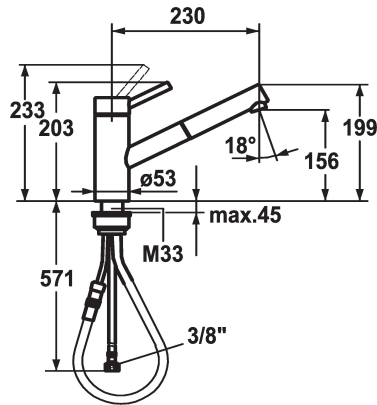

KWC INOX Lever mixer - Kitchen

Modell-Linie: INOX | 10.271.103.700FL
Taps | Manual taps

KWC-No.

121513
stainless steel, A 230, flexible connection hoses

- * Lever mixer
- * TouchProtect - anti-scald protection thanks to the "double skin" principle
- * Pull-out aerator
 - Neoperl® Cascade®
 - up to 700 mm pull-out length
 - hose surface to fit faucet surface
- * Hose guide, swivelling 130°

- * EasyLock - a pull-out spray that easily slides back into place
- * KWC cartridge L 39 - universal
 - with ceramic discs
 - flow rate and temperature continuously variable
 - temperature and flow rate limitation
- * Flexible connection hoses 3/8"
- * Fastening by means of threaded sleeve M33 x 1.5
- * Mounting hole size ø35 mm

Technical Data

Flow rate	12 l/min (3 bar)
Connection	Flexible connection hoses
Spout	swivel
Handling	top lever
Kitchen_spray	Pull-out aerator
Color code	stainless steel
Installation_type	Pillar installation
Faucet_typ	Lever mixer
Dimension Height	199
G_Acoustic group	I
Projection_A	A 230
Energy Label	C
Dimension Water outlet	156
material	stainless steel

Spare Parts

KWC INOX
Lever mixer - Kitchen

Modell-Linie: INOX | 10.271.103.700FL
Taps | Manual taps

Cartridge L 39 - universal

536591
K:32.60.00
