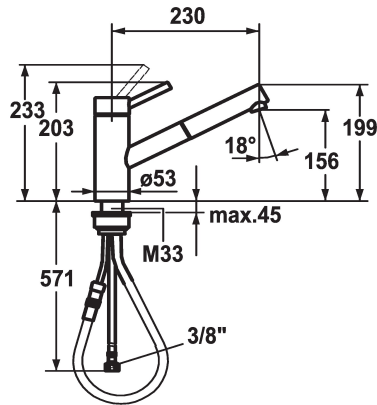

KWC INOX Lever mixer - Kitchen

Modell-Linie: INOX | 10.271.103.700FL
Taps | Manual taps

KWC-No.

121513
stainless steel, A 230, flexible connection hoses

- * Lever mixer
- * TouchProtect - anti-scald protection thanks to the "double skin" principle
- * Pull-out aerator
 - Neoperl® Cascade®
 - up to 700 mm pull-out length
 - hose surface to fit faucet surface
- * Hose guide, swivelling 130°

- * EasyLock - a pull-out spray that easily slides back into place
- * KWC cartridge L 39 - universal
 - with ceramic discs
 - flow rate and temperature continuously variable
 - temperature and flow rate limitation
- * Flexible connection hoses 3/8"
- * Fastening by means of threaded sleeve M33 x 1.5
- * Mounting hole size ø35 mm

Technical Data

Flow rate	12 l/min (3 bar)
Connection	Flexible connection hoses
Spout	swivel
Handling	top lever
Kitchenspray	Pull-out aerator
Color code	stainless steel
Installation type	Pillar installation
Faucet_typ	Faucet
Dimension Height	199
Acoustic group	yes
Projection A	A 230
Energy label	C
Dimension Water outlet	156
material	stainless steel

Spare Parts

KWC INOX
Lever mixer - Kitchen

Modell-Linie: INOX | 10.271.103.700FL
Taps | Manual taps

Cartridge L 39 - universal

536591
K.32.60.00
