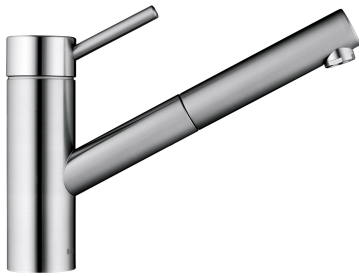

KWC INOX Lever mixer - Kitchen

Modell-Linie: INOX | 10.271.103.700FL
Taps | Manual taps

KWC-No.

121513
stainless steel, A 230, flexible connection hoses

- * Lever mixer
- * TouchProtect - anti-scald protection thanks to the "double skin" principle
- * Pull-out aerator
 - Neoperl® Cascade®
 - up to 700 mm pull-out length
 - hose surface to fit faucet surface
- * Hose guide, swivelling 130°

- * EasyLock - a pull-out spray that easily slides back into place
- * KWC cartridge L 39 - universal
 - with ceramic discs
 - flow rate and temperature continuously variable
 - temperature and flow rate limitation
- * Flexible connection hoses 3/8"
- * Fastening by means of threaded sleeve M33 x 1.5
- * Mounting hole size ø35 mm

Technical Data

Flow rate	12 l/min (3 bar)
Connection	Flexible connection hoses
Spout	swivel
Handling	top lever
Kitchenspray	Pull-out aerator
Color code	stainless steel
Installation type	Pillar installation
Faucet_typ	Faucet
Dimension Height	199
Acoustic group	yes
Projection A	A 230
Energy label	C
Dimension Water outlet	156
material	stainless steel

Spare Parts

KWC INOX
Lever mixer - Kitchen

Modell-Linie: INOX | 10.271.103.700FL
Taps | Manual taps

Cartridge L 39 - universal

536591
K.32.60.00
