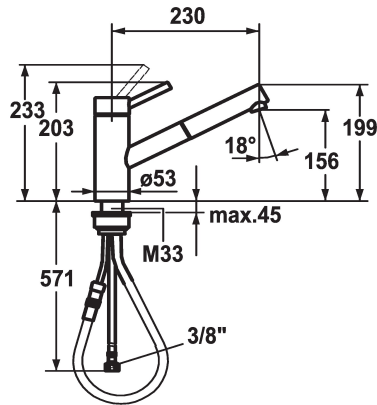

## KWC INOX Lever mixer - Kitchen

Modell-Linie: INOX | 10.271.103.700FL  
Taps | Manual taps

### KWC-No.

**121513**  
stainless steel, A 230, flexible connection hoses

- \* Lever mixer
- \* TouchProtect - anti-scald protection thanks to the "double skin" principle
- \* Pull-out aerator
  - Neoperl® Cascade®
  - up to 700 mm pull-out length
  - hose surface to fit faucet surface
- \* Hose guide, swivelling 130°

- \* EasyLock - a pull-out spray that easily slides back into place
- \* KWC cartridge L 39 - universal
  - with ceramic discs
  - flow rate and temperature continuously variable
  - temperature and flow rate limitation
- \* Flexible connection hoses 3/8"
- \* Fastening by means of threaded sleeve M33 x 1.5
- \* Mounting hole size ø35 mm

### Technical Data

Flow rate	12 l/min (3 bar)
Connection	Flexible connection hoses
Spout	swivel
Handling	top lever
Kitchenspray	Pull-out aerator
Color code	stainless steel
Installation type	Pillar installation
Faucet_typ	Faucet
Measure Height	199
Acoustic group	yes
Projection A	A 230
Energy label	C
Dimension Water outlet	156
material	stainless steel