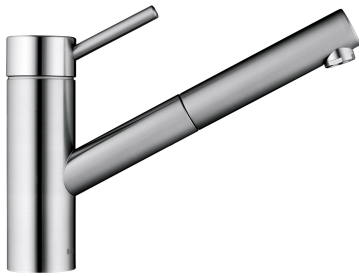

## KWC INOX Lever mixer - Kitchen

Modell-Linie: INOX | 10.271.103.700FL  
Taps | Manual taps

### KWC-No.

**121513**  
stainless steel, A 230, flexible connection hoses

- \* Lever mixer
- \* TouchProtect - anti-scald protection thanks to the "double skin" principle
- \* Pull-out aerator
  - Neoperl® Cascade®
  - up to 700 mm pull-out length
  - hose surface to fit faucet surface
- \* Hose guide, swivelling 130°

- \* EasyLock - a pull-out spray that easily slides back into place
- \* KWC cartridge L 39 - universal
  - with ceramic discs
  - flow rate and temperature continuously variable
  - temperature and flow rate limitation
- \* Flexible connection hoses 3/8"
- \* Fastening by means of threaded sleeve M33 x 1.5
- \* Mounting hole size ø35 mm

### Technical Data

Flow rate	12 l/min (3 bar)
Connection	Flexible connection hoses
Spout	swivel
Handling	top lever
Kitchenspray	Pull-out aerator
Color code	stainless steel
Installation type	Pillar installation
Faucet_typ	Faucet
Measure Height	199
Acoustic group	yes
Projection A	A 230
Energy label	C
Dimension Water outlet	156
material	stainless steel