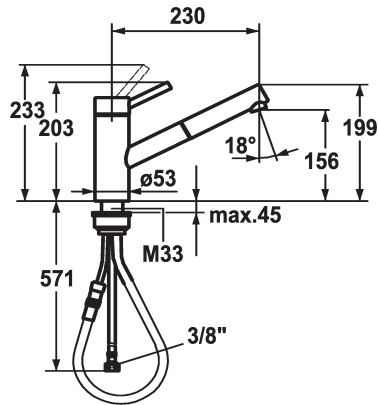

## KWC INOX Lever mixer - Kitchen

Modell-Linie: INOX | 10.271.103.700FL  
Hanat | Käsi­käyt­toiset hanat

### KWC-No.

**121513**  
stainless steel, A 230, flexible connection hoses

- \* Lever mixer
- \* TouchProtect - anti-scald protection thanks to the "double skin" principle
- \* Pull-out aerator
  - Neoperl® Cascade®
  - up to 700 mm pull-out length
  - hose surface to fit faucet surface
- \* Hose guide, swivelling 130°

- \* EasyLock - a pull-out spray that easily slides back into place
- \* KWC cartridge L 39 - universal
  - with ceramic discs
  - flow rate and temperature continuously variable
  - temperature and flow rate limitation
- \* Flexible connection hoses 3/8"
- \* Fastening by means of threaded sleeve M33 x 1.5
- \* Mounting hole size ø35 mm

### Tekniset tiedot

A_Spout_Spray
Connection
Spout
Handling
Kitchen_spray
ATT-KWC-FARBCODE
Installation_type
Faucet_typ
Measure_Height
G_Acoustic group
Projection_A
EnergyLabelCH
ATT-KWC-MASS-WASSERAUSTRITT
Materiaali
IviCode