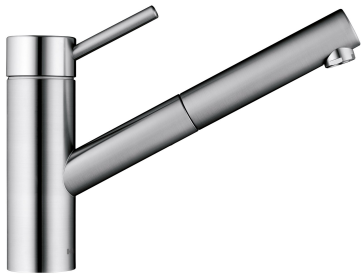

## KWC INOX Lever mixer - Kitchen

Modell-Linie: INOX | 10.271.103.700FL  
Hanat | Käsi­käyt­toiset hanat

### KWC-No.

**121513**  
stainless steel, A 230, flexible connection hoses

- \* Lever mixer
- \* TouchProtect - anti-scald protection thanks to the "double skin" principle
- \* Pull-out aerator
  - Neoperl® Cascade®
  - up to 700 mm pull-out length
  - hose surface to fit faucet surface
- \* Hose guide, swivelling 130°

- \* EasyLock - a pull-out spray that easily slides back into place
- \* KWC cartridge L 39 - universal
  - with ceramic discs
  - flow rate and temperature continuously variable
  - temperature and flow rate limitation
- \* Flexible connection hoses 3/8"
- \* Fastening by means of threaded sleeve M33 x 1.5
- \* Mounting hole size ø35 mm

12 l/min (3 bar)
Flexible_Anschluss­schläuche
schwenkbar
topbedient
Auszugauslauf
stainless steel
Standmontage
01
199
yes
A230
C
156
ROSTFREIER_STAHL
0