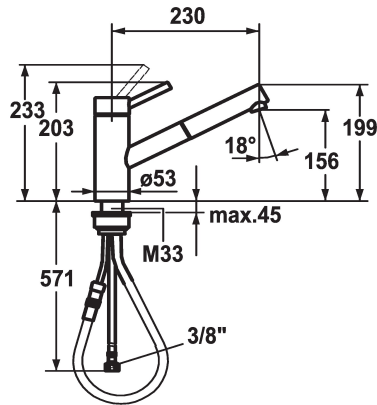

## KWC INOX Lever mixer - Kitchen

Modell-Linie: INOX | 10.271.103.700FL  
Kranar | Hydraulické armatury

### KWC-No.

**121513**  
stainless steel, A 230, flexible connection hoses

- \* Lever mixer
- \* TouchProtect - anti-scald protection thanks to the "double skin" principle
- \* Pull-out aerator
  - Neoperl® Cascade®
  - up to 700 mm pull-out length
  - hose surface to fit faucet surface
- \* Hose guide, swivelling 130°

- \* EasyLock - a pull-out spray that easily slides back into place
- \* KWC cartridge L 39 - universal
  - with ceramic discs
  - flow rate and temperature continuously variable
  - temperature and flow rate limitation
- \* Flexible connection hoses 3/8"
- \* Fastening by means of threaded sleeve M33 x 1.5
- \* Mounting hole size 53 mm

### Technical Data

A_Spout_Spray
Connection
ATT-KWC-AUSLAUF
Handling
Kitchen_spray
ATT-KWC-FARBCODE
Installation_type
Faucet_typ
Measure_Height
G_Acoustic_group
Projection_A
EnergyLabelCH
ATT-KWC-MASS-WASSERAUSTRITT
Material