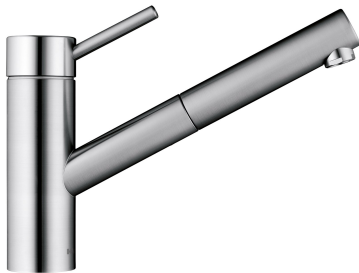

## KWC INOX Lever mixer - Kitchen

Modell-Linie: INOX | 10.271.103.700FL  
Kranar | Hydraulické armatury

### KWC-No.

**121513**  
stainless steel, A 230, flexible connection hoses

- \* Lever mixer
- \* TouchProtect - anti-scald protection thanks to the "double skin" principle
- \* Pull-out aerator
  - Neoperl® Cascade®
  - up to 700 mm pull-out length
  - hose surface to fit faucet surface
- \* Hose guide, swivelling 130°

- \* EasyLock - a pull-out spray that easily slides back into place
- \* KWC cartridge L 39 - universal
  - with ceramic discs
  - flow rate and temperature continuously variable
  - temperature and flow rate limitation
- \* Flexible connection hoses 3/8"
- \* Fastening by means of threaded sleeve M33 x 1.5
- \* Mounting hole size 53 mm

12 l/min (3 bar)
Flexible_Anschlusschläuche
schwenkbar
topbedient
Auszugauslauf
stainless steel
Standmontage
01
199
1
A230
C
156
ROSTFREIER_STAHL