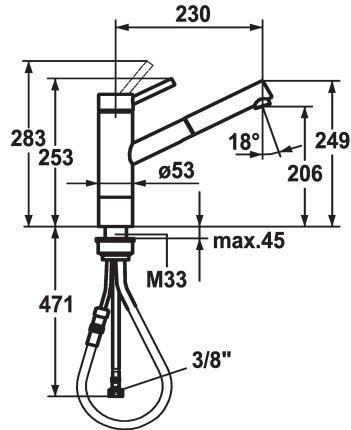

KWC INOX Lever mixer - Kitchen

Modell-Linie: INOX | 10.271.303.700FL
Taps | Manual taps

KWC-No.

121517
stainless steel, A 230, flexible connection hoses

- * Lever mixer
- * Socket 50 mm
- * TouchProtect - anti-scald protection thanks to the "double skin" principle
- * Pull-out aerator
- Neoperl® Cascade®
- up to 700 mm pull-out length
- hose surface to fit faucet surface
- * Hose guide, swivelling 130°

- * EasyLock - a pull-out spray that easily slides back into place
- * OptimalSpace - ample space for washing or working
- * KWC cartridge L 39 - universal
- with ceramic discs
- flow rate and temperature continuously variable
- temperature and flow rate limitation
- * Flexible connection hoses 3/8"
- * Fastening by means of threaded sleeve M33 x 1.5
- * Mounting hole size ø35 mm

Technical Data

Flow rate
Connection
Spout
Handling
Kitchen_spray
Color code
Installation_type
Faucet_typ
Dimension Height
G_Acoustic group
Projection_A
Energy Label
Dimension Water outlet
material

12 l/min (3 bar)
Flexible connection hoses
swivel
top lever
Pull-out aerator
stainless steel
Pillar installation
Lever mixer
253
I
A 230
C
206
stainless steel

Spare Parts

KWC INOX
Lever mixer - Kitchen

Modell-Linie: INOX | 10.271.303.700FL
Taps | Manual taps

Cartridge L 39 - universal

536591
K.32.60.00
