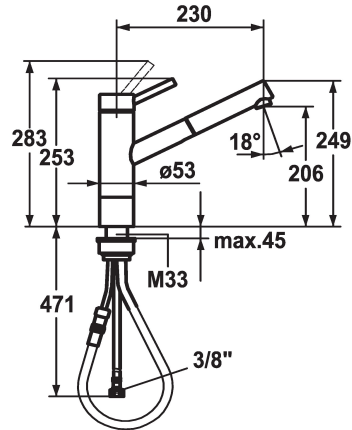

KWC INOX Lever mixer - Kitchen

Modell-Linie: INOX | 10.271.303.700FL
Taps | Manual taps

KWC-No.

121517

stainless steel, A 230, flexible connection hoses

- * Lever mixer
- * Socket 50 mm
- * TouchProtect - anti-scald protection thanks to the "double skin" principle
- * Pull-out aerator
 - Neoperl® Cascade®
 - up to 700 mm pull-out length
 - hose surface to fit faucet surface
- * Hose guide, swivelling 130°

- * EasyLock - a pull-out spray that easily slides back into place
- * OptimalSpace - ample space for washing or working
- * KWC cartridge L 39 - universal
 - with ceramic discs
 - flow rate and temperature continuously variable
 - temperature and flow rate limitation
- * Flexible connection hoses 3/8"
- * Fastening by means of threaded sleeve M33 x 1.5
- * Mounting hole size ø35 mm

Technical Data

Flow rate
Connection
Spout
Handling
Kitchenspray
Color code
Installation type
Faucet_typ
Dimension Height
Acoustic group
Projection A
Energy label
Dimension Water outlet
material

12 l/min (3 bar)
Flexible connection hoses
swivel
top lever
Pull-out aerator
stainless steel
Pillar installation
Lever mixer
253
I
A 230
C
206
stainless steel

Spare Parts

KWC INOX
Lever mixer - Kitchen

Modell-Linie: INOX | 10.271.303.700FL
Taps | Manual taps

Cartridge L 39 - universal

536591
K.32.60.00
