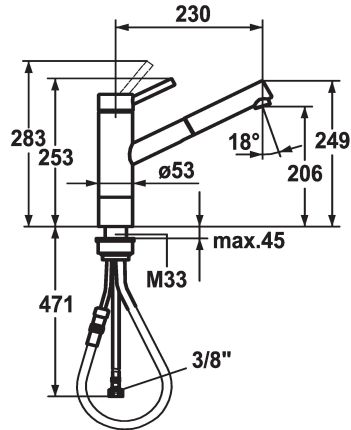

KWC INOX Lever mixer - Kitchen

Modell-Linie: INOX | 10.271.303.700FL
Taps | Manual taps

KWC-No.

121517
stainless steel, A 230, flexible connection hoses

- * Lever mixer
- * Socket 50 mm
- * TouchProtect - anti-scald protection thanks to the "double skin" principle
- * Pull-out aerator
 - Neoperl® Cascade®
 - up to 700 mm pull-out length
 - hose surface to fit faucet surface
- * Hose guide, swivelling 130°

- * EasyLock - a pull-out spray that easily slides back into place
- * OptimalSpace - ample space for washing or working
- * KWC cartridge L 39 - universal
 - with ceramic discs
 - flow rate and temperature continuously variable
 - temperature and flow rate limitation
- * Flexible connection hoses 3/8"
- * Fastening by means of threaded sleeve M33 x 1.5
- * Mounting hole size ø35 mm

Technical Data

Flow rate
Connection
Spout
Handling
Kitchenspray
Color code
Installation type
Faucet_typ
Measure Height
Acoustic group
Projection A
Energy label
Dimension Water outlet
material

12 l/min (3 bar)
Flexible connection hoses
swivel
top lever
Pull-out aerator
stainless steel
Pillar installation
Lever mixer
253
I
A 230
C
206
stainless steel

Spare Parts

KWC INOX
Lever mixer - Kitchen

Modell-Linie: INOX | 10.271.303.700FL
Taps | Manual taps

Cartridge L 39 - universal

536591
K.32.60.00
