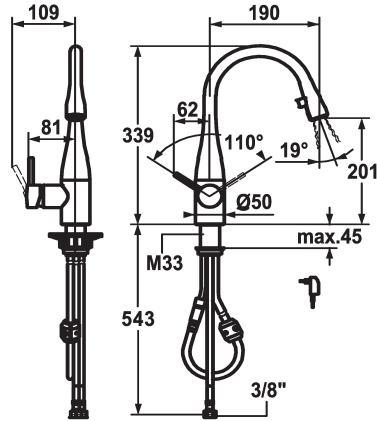

KWC EVE

Lever mixer - Kitchen - with LEDShine

Modell-Linie: EVE | 10.121.102.700FL

Umyvadlové armatury | Hydraulické armatury

KWC-No.

121616
stainless steel, A 190, flexible connection hoses, mains receiver

121618
chromeline, A 190, flexible connection hoses, mains receiver

- * Lever mixer
- * Lever installation possible on the right or left side
- * TouchProtect - anti-scald protection thanks to the "double skin" principle
- * Pull-out aerator covered
 - Neoperl® Caché®
 - integrated ON/OFF push-button with automatic shut-off after 45 minutes
 - up to 600 mm pull-out length
 - hose surface to fit faucet surface
- * Hose guide, swivelling 320°

ATT-KWC-FARBCODE

stainless steel

chromeline

- * EasyLock - a pull-out spray that easily slides back into place
- * KWC cartridge M 35
 - with ceramic discs
 - flow rate and temperature continuously variable
- * Flexible connection hoses 3/8"
- * Fastening by means of threaded sleeve M33 x 1.5
- * Mounting hole size ø35 mm
- * Scope of delivery:
 - Mains receiver 100-240 V / operating voltage 6.75 V / cable length 1100 mm

Materiál

10 l/min (3 bar)

mit LUMINAQUA LED-Tech

Flexible_Anschlusschläuche

schwenkbar

Netz AP

seitenbedient

Auszugauslauf