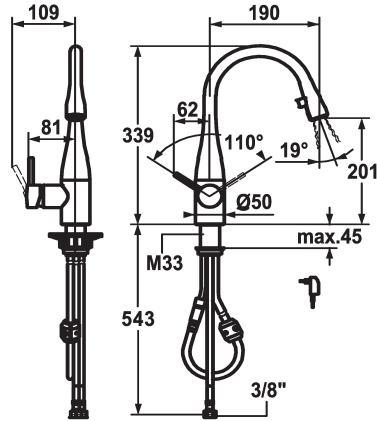

## KWC EVE

Lever mixer - Kitchen - with LEDShine

Modell-Linie: EVE | 10.121.102.700FL

Hanat | Käsi­käyt­toiset hanat

### KWC-No.

**121616**  
stainless steel, A 190, flexible connection hoses, mains receiver

**121618**  
chromeline, A 190, flexible connection hoses, mains receiver

- \* Lever mixer
- \* Lever installation possible on the right or left side
- \* TouchProtect - anti-scald protection thanks to the "double skin" principle
- \* Pull-out aerator covered
  - Neoperl® Caché®
  - integrated ON/OFF push-button with automatic shut-off after 45 minutes
  - up to 600 mm pull-out length
  - hose surface to fit faucet surface
- \* Hose guide, swivelling 320°

### ATT-KWC-FARBCODE

stainless steel

chromeline

- \* EasyLock - a pull-out spray that easily slides back into place
- \* KWC cartridge M 35
  - with ceramic discs
  - flow rate and temperature continuously variable
- \* Flexible connection hoses 3/8"
- \* Fastening by means of threaded sleeve M33 x 1.5
- \* Mounting hole size ø35 mm
- \* Scope of delivery:
  - Mains receiver 100-240 V / operating voltage 6.75 V / cable length 1100 mm

### Tekniset tiedot

A\_Spout\_Spray

ATT-KWC-LICHT

Connection

Spout

ATT-KWC-STROMVERSORGUNG

Handling

Kitchen\_spray