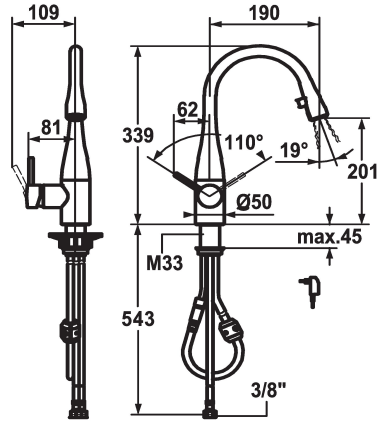

KWC EVE

Lever mixer - Kitchen - with LEDShine

Modell-Linie: EVE | 10.121.102.700FL

Armatura umywalkowa | Armatura jednouchwytowa

KWC-No.

121616
stainless steel, A 190, flexible connection hoses, mains receiver

121618
chromeline, A 190, flexible connection hoses, mains receiver

- * Lever mixer
- * Lever installation possible on the right or left side
- * TouchProtect - anti-scald protection thanks to the "double skin" principle
- * Pull-out aerator covered
 - Neoperl® Caché®
 - integrated ON/OFF push-button with automatic shut-off after 45 minutes
 - up to 600 mm pull-out length
 - hose surface to fit faucet surface
- * Hose guide, swivelling 320°

ATT-KWC-FARBCODE

stainless steel

chromeline

- * EasyLock - a pull-out spray that easily slides back into place
- * KWC cartridge M 35
 - with ceramic discs
 - flow rate and temperature continuously variable
- * Flexible connection hoses 3/8"
- * Fastening by means of threaded sleeve M33 x 1.5
- * Mounting hole size ø35 mm
- * Scope of delivery:
 - Mains receiver 100-240 V / operating voltage 6.75 V / cable length 1100 mm

10 l/min (3 bar)
mit LUMINAQUA LED-Tech
Flexible_Anschlusschläuche
schwenkbar
Netz AP
seitenbedient
Auszugauslauf
stainless steel
Standmontage
Hebelmischer
339
I
A190
B
201
Mosiqdz

Części zamienne

KWC EVE