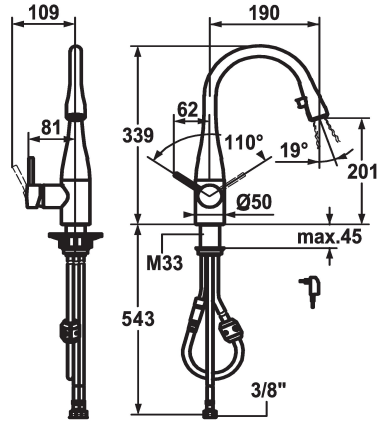

KWC EVE

Lever mixer - Kitchen - with LEDShine

Modell-Linie: EVE | 10.121.102.000FL

Hanat | Käsi­käyt­toiset hanat

KWC-No.

121616
stainless steel, A 190, flexible connection hoses, mains receiver

121618
chromeline, A 190, flexible connection hoses, mains receiver

ATT-KWC-FARBCODE

stainless steel

chromeline

- * Lever mixer
- * Lever installation possible on the right or left side
- * TouchProtect - anti-scald protection thanks to the "double skin" principle
- * Pull-out aerator covered
 - Neoperl® Caché®
 - integrated ON/OFF push-button with automatic shut-off after 45 minutes
 - up to 600 mm pull-out length
 - hose surface to fit faucet surface
- * Hose guide, swivelling 320°

- * EasyLock - a pull-out spray that easily slides back into place
- * KWC cartridge M 35
 - with ceramic discs
 - flow rate and temperature continuously variable
- * Flexible connection hoses 3/8"
- * Fastening by means of threaded sleeve M33 x 1.5
- * Mounting hole size ø35 mm
- * Scope of delivery:
 - Mains receiver 100-240 V / operating voltage 6.75 V / cable length 1100 mm

Tekniset tiedot

A_Spout_Spray

ATT-KWC-LICHT

Connection

Spout

ATT-KWC-STROMVERSORGUNG

Handling

Kitchen_spray