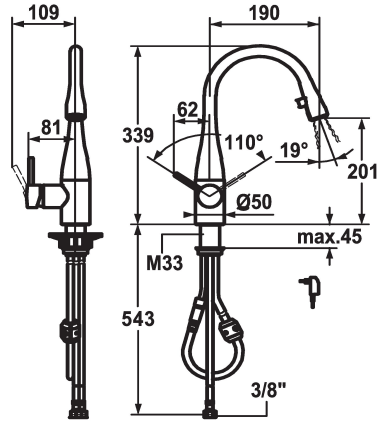

KWC EVE

Lever mixer - Kitchen - with LEDShine

Modell-Linie: EVE | 10.121.102.000FL

Armatura umywalkowa | Armatura jednouchwytowa

KWC-No.

121616
stainless steel, A 190, flexible connection hoses, mains receiver

121618
chromeline, A 190, flexible connection hoses, mains receiver

- * Lever mixer
- * Lever installation possible on the right or left side
- * TouchProtect - anti-scald protection thanks to the "double skin" principle
- * Pull-out aerator covered
 - Neoperl® Caché®
 - integrated ON/OFF push-button with automatic shut-off after 45 minutes
 - up to 600 mm pull-out length
 - hose surface to fit faucet surface
- * Hose guide, swivelling 320°

ATT-KWC-FARBCODE

stainless steel

chromeline

- * EasyLock - a pull-out spray that easily slides back into place
- * KWC cartridge M 35
 - with ceramic discs
 - flow rate and temperature continuously variable
- * Flexible connection hoses 3/8"
- * Fastening by means of threaded sleeve M33 x 1.5
- * Mounting hole size ø35 mm
- * Scope of delivery:
 - Mains receiver 100-240 V / operating voltage 6.75 V / cable length 1100 mm