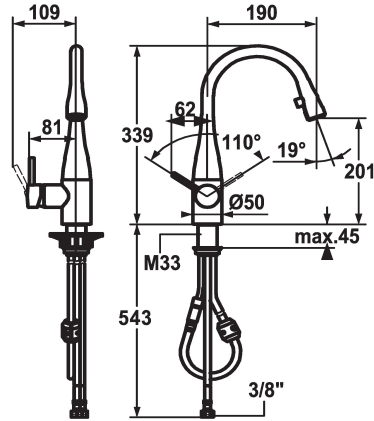

## KWC EVE

Lever mixer - Kitchen

Modell-Linie: EVE | 10.111.102.000FL

Umyvadlové armatury | Hydraulické armatury

### KWC-No.

**121617**  
stainless steel, A 190, flexible connection hoses

**121619**  
chromeline, A 190, flexible connection hoses

- \* Lever mixer
- \* Lever installation possible on the right or left side
- \* TouchProtect - anti-scald protection thanks to the "double skin" principle
- \* Pull-out aerator covered
  - Neoperl® Caché®
  - up to 600 mm pull-out length
  - hose surface to fit faucet surface

### ATT-KWC-FARBCODE

stainless steel

chromeline

- \* Hose guide, swivelling 320°
- \* EasyLock - a pull-out spray that easily slides back into place
- \* KWC cartridge M 35
  - with ceramic discs
  - flow rate and temperature continuously variable
- \* Flexible connection hoses 3/8"
- \* Fastening by means of threaded sleeve M33 x 1.5
- \* Mounting hole size ø35 mm

ATT-KWC-MASS-WASSERAUSTRITT

Materiál

11 l/min

Flexible\_Anschlusschläuche

schwenkbar

seitenbedient

Auszugauslauf

201