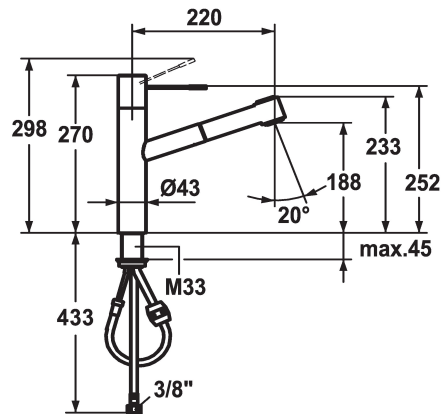

KWC ONO

Lever mixer - Kitchen

Modell-Linie: ONO | 10.151.033.000FL

Umyvadlové armatury | Hydraulické armatury

KWC-No.

121488

stainless steel, A 220, flexible connection hoses

121791

chromeline, A 220, flexible connection hoses

ATT-KWC-FARBCODE

stainless steel

chromeline

- * Lever mixer
- * Surgical-grade hardened stainless steel lever
- * TouchProtect - anti-scald protection thanks to the "double skin" principle
- * Pull-out spray
 - SprayClean - easy to clean and actively prevents limescale buildup
 - up to 700 mm pull-out length
 - PowerClean - needle spray mode, with automatic diverter reset

- hose surface to fit faucet surface
- * Hose guide, swivelling 105°
- * EasyLock - a pull-out spray that easily slides back into place
- * KWC cartridge M 35 H
 - with ceramic discs
 - flow rate and temperature continuously variable
- * Flexible connection hoses 3/8"
- * Fastening by means of threaded sleeve M33 x 1.5
- * Mounting hole size ø35 mm

Technické údaje

ATT-KWC-A_AUSZUGBRAUSE_SIEB

13 l/min (3 bar)

ATT-KWC-A_AUSZUGBRAUSE_NORMAL

12 l/min (3 bar)

Connection

Flexible_Anschlussschläuche

ATT-KWC-AUSLAUF