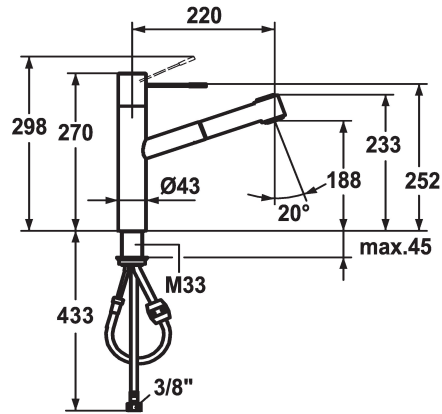

KWC ONO Lever mixer - Kitchen

Modell-Linie: ONO | 10.151.033.000FL
Hanat | Käsikäyttöiset hanat

KWC-No.

121488
stainless steel, A 220, flexible connection hoses

121791
chromeline, A 220, flexible connection hoses

ATT-KWC-FARBCODE

stainless steel

chromeline

- * Lever mixer
- * Surgical-grade hardened stainless steel lever
- * TouchProtect - anti-scald protection thanks to the "double skin" principle
- * Pull-out spray
 - SprayClean - easy to clean and actively prevents limescale buildup
 - up to 700 mm pull-out length
 - PowerClean - needle spray mode, with automatic diverter reset

- hose surface to fit faucet surface
- * Hose guide, swivelling 105°
- * EasyLock - a pull-out spray that easily slides back into place
- * KWC cartridge M 35 H
 - with ceramic discs
 - flow rate and temperature continuously variable
- * Flexible connection hoses 3/8"
- * Fastening by means of threaded sleeve M33 x 1.5
- * Mounting hole size ø35 mm

Tekniset tiedot

ATT-KWC-A_AUSZUGBRAUSE_SIEB

13 l/min (3 bar)

ATT-KWC-A_AUSZUGBRAUSE_NORMAL

12 l/min (3 bar)

Connection

Flexible_Anschlussschläuche

Spout