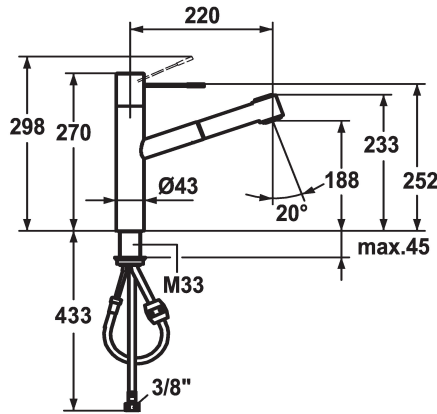

KWC ONO Lever mixer - Kitchen

Modell-Linie: ONO | 10.151.033.000FL
Kranar | Hydraulické armatúry

KWC-No.

121488
stainless steel, A 220, flexible connection hoses

121791
chromeline, A 220, flexible connection hoses

- * Lever mixer
- * Surgical-grade hardened stainless steel lever
- * TouchProtect - anti-scald protection thanks to the "double skin" principle
- * Pull-out spray
 - SprayClean - easy to clean and actively prevents limescale buildup
 - up to 700 mm pull-out length
 - PowerClean - needle spray mode, with automatic diverter reset

ATT-KWC-FARBCODE

stainless steel

chromeline

- hose surface to fit faucet surface
- * Hose guide, swivelling 105°
- * EasyLock - a pull-out spray that easily slides back into place
- * KWC cartridge M 35 H
 - with ceramic discs
 - flow rate and temperature continuously variable
- * Flexible connection hoses 3/8"
- * Fastening by means of threaded sleeve M33 x 1.5
- * Mounting hole size ø35 mm

Technical Data

ATT-KWC-A_AUSZUGBRAUSE_SIEB

13 l/min (3 bar)

ATT-KWC-A_AUSZUGBRAUSE_NORMAL

12 l/min (3 bar)

Connection

Flexible_Anschlussschläuche

ATT-KWC-AUSLAUF