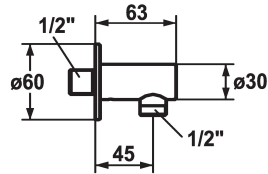

KWC SHOWERCULTURE

Hose connection style

Modell-Linie: **SHOWERCULTURE** | 26.000.610.000

Showers | Complementary parts showers

KWC-No.

121823
chromeline

125067
matt black

125068
brushed steel

Color code

chrome

matt black

brushed steel

* Hose connection style

* Intrinsicly safe against backflow

* Connecting thread 1/2"

Technical Data

Diameter

D60

Color code

chrome

Installation_type

Wall mounted

Faucet_typ

Hose connection

Acoustic group

Battery1

Measure_L

L 45

material

Brass