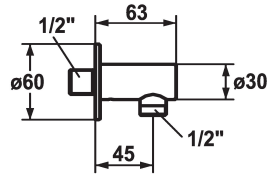

KWC SHOWERCULTURE

Hose connection style

Modell-Linie: **SHOWERCULTURE** | 26.000.610.000

Showers | Complementary parts showers

KWC-No.

121823
chromeline

125067
matt black

125068
brushed steel

Color code

chromeline

matt black

brushed steel

* Hose connection style
* Intrinsicly safe against backflow

* Connecting thread 1/2"

Technical Data

Diameter	D60
Color code	chromeline
Installation type	Wall mounted
Faucet_typ	Hose connection
Acoustic group	yes
Measure Lenght	L 45
material	Brass

Diameter	D60
Color code	chromeline
Installation type	Wall mounted
Faucet_typ	Hose connection
Acoustic group	yes
Measure Lenght	L 45
material	Brass