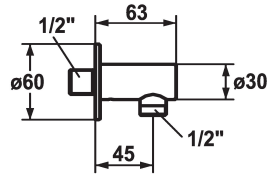

## KWC SHOWERCULTURE

Hose connection style

Modell-Linie: **SHOWERCULTURE** | 26.000.610.000

Showers | Complementary parts showers

### KWC-No.

**121823**  
chromeline

**125067**  
matt black

**125068**  
brushed steel

### Color code

chromeline

matt black

brushed steel

\* Hose connection style  
\* Intrinsicly safe against backflow

\* Connecting thread 1/2"

### Technical Data

Diameter	D60
Color code	chromeline
Installation type	Wall mounted
Faucet_typ	Hose connection
Acoustic group	yes
Measure Lenght	L 45
material	Brass

Diameter	D60
Color code	chromeline
Installation type	Wall mounted
Faucet_typ	Hose connection
Acoustic group	yes
Measure Lenght	L 45
material	Brass