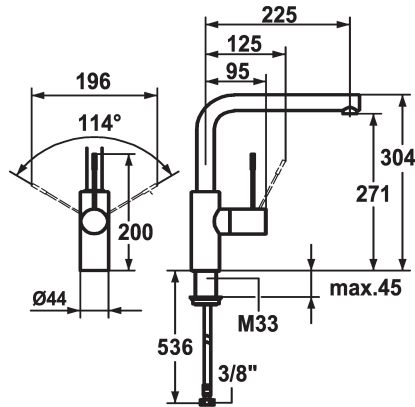

### KWC-No.

**121858**  
chromeline, A 225, flexible connection hoses

- \* Lever mixer
- \* Lever installation possible on the right or left side
- \* Surgical-grade hardened stainless steel lever
- \* Swivel spout 360°
- Neoperl® Caché®
- \* OptimalSpace - ample space for washing or working
- \* KWC cartridge M 35 H

- with ceramic discs
- flow rate and temperature continuously variable
- \* Flexible connection hoses 3/8"
- \* Fastening by means of threaded sleeve M33 x 1.5
- \* Mounting hole size ø35 mm
- \* To be ordered separately (optional or if necessary):
- Short lever, L 70 mm Z.535.995

### Technické údaje

A_Spout_Spray
Connection
ATT-KWC-AUSLAUF
Handling
ATT-KWC-FARBCODE
Installation_type
Faucet_typ
Measure_Height
G_Acoustic group
Projection_A
EnergyLabelCH
ATT-KWC-MASS-WASSERAUSTRITT
Materiál

12 l/min (3 bar)
Flexible_Anschlusschläuche
schwenkbar
seitenbedient
chromeline
Standmontage
01
304
yes
A225
C
271
mosaz