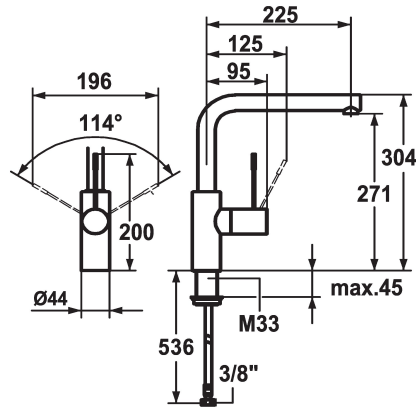

KWC ONO Lever mixer - Kitchen

Modell-Linie: ONO | 10.151.013.000FL
Taps | Manual taps

KWC-No.

121858

chromeline, A 225, flexible connection hoses

- * Lever mixer
- * Lever installation possible on the right or left side
- * Surgical-grade hardened stainless steel lever
- * Swivel spout 360°
- Neoperl® Caché®
- * OptimalSpace - ample space for washing or working
- * KWC cartridge M 35 H

- with ceramic discs
- flow rate and temperature continuously variable
- * Flexible connection hoses 3/8"
- * Fastening by means of threaded sleeve M33 x 1.5
- * Mounting hole size ø35 mm
- * To be ordered separately (optional or if necessary):
- Short lever, L 70 mm Z.535.995

Technical Data

Flow rate
Connection
Spout
Handling
Color code
Installation type
Faucet_typ
Measure Height
Acoustic group
Projection A
Energy label
Dimension Water outlet
material

12 l/min (3 bar)
Flexible connection hoses
swivel
side lever
chromeline
Pillar installation
Faucet
304
yes
A 225
C
271
Brass