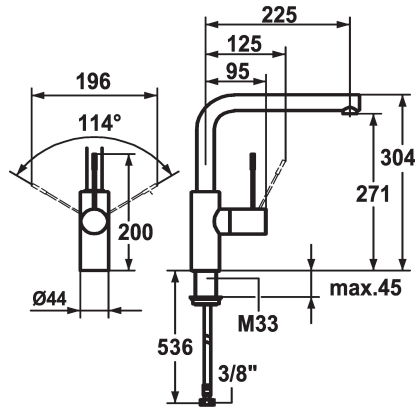

KWC ONO Lever mixer - Kitchen

Modell-Linie: ONO | 10.151.013.000FL
Hanat | Käsi­käyt­toiset hanat

KWC-No.

121858
chromeline, A 225, flexible connection hoses

- * Lever mixer
- * Lever installation possible on the right or left side
- * Surgical-grade hardened stainless steel lever
- * Swivel spout 360°
- Neoperl® Caché®
- * OptimalSpace - ample space for washing or working
- * KWC cartridge M 35 H

- with ceramic discs
- flow rate and temperature continuously variable
- * Flexible connection hoses 3/8"
- * Fastening by means of threaded sleeve M33 x 1.5
- * Mounting hole size ø35 mm
- * To be ordered separately (optional or if necessary):
- Short lever, L 70 mm Z.535.995

Tekniset tiedot

| |
|-----------------------------|
| A_Spout_Spray |
| Connection |
| Spout |
| Handling |
| ATT-KWC-FARBCODE |
| Installation_type |
| Faucet_typ |
| Measure_Height |
| G_Acoustic group |
| Projection_A |
| EnergyLabelCH |
| ATT-KWC-MASS-WASSERAUSTRITT |
| Materiaali |
| IviCode |

| |
|------------------------------|
| 12 l/min (3 bar) |
| Flexible_Anschluss­schläuche |
| schwenkbar |
| seitenbedient |
| chromeline |
| Standmontage |
| 01 |
| 304 |
| yes |
| A225 |
| C |
| 271 |
| Messinki |
| 0 |