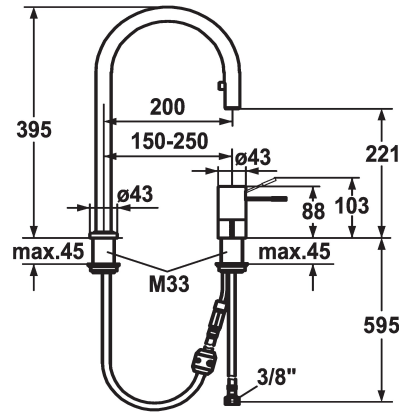

## KWC ONO Lever mixer - Kitchen

Modell-Linie: ONO | 10.152.322.000FL  
Umyvadlové armatury | Hydraulické armatury

### KWC-No.

**122088**  
chromeline, A 200, flexible connection hoses

- \* Lever mixer
- \* 2-hole
- \* Lever installation possible on the right or left side
- \* Surgical-grade hardened stainless steel lever
- \* TouchProtect - anti-scald protection thanks to the "double skin" principle
- \* Pull-out aerator covered
- Neoperl® Caché®
- hose surface to fit faucet surface

- \* Hose guide, swivelling 360°
- \* EasyLock - a pull-out spray that easily slides back into place
- \* OptimalSpace - ample space for washing or working
- \* KWC cartridge M 35 H
- with ceramic discs
- flow rate and temperature continuously variable
- \* Flexible connection hoses  $\frac{3}{8}''$
- \* Fastening by means of threaded sleeve M33 x 1.5
- \* Mounting hole size  $\varnothing 35$  mm

10 l/min (3 bar)
Flexible_Anschlusschläuche
schwenkbar
topbedient
Auszugauslauf
chromeline
Standmontage
01
395
2
A200
B
221
mosaz