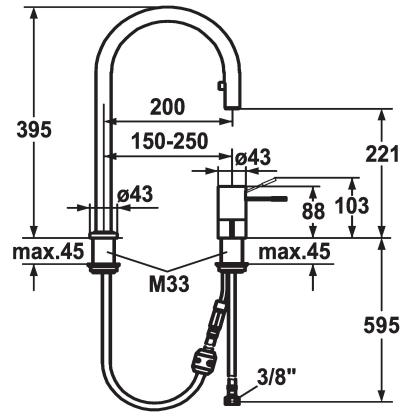

KWC ONO Lever mixer - Kitchen

Modell-Linie: ONO | 10.152.322.000FL
Taps | Manual taps

KWC-No.

122088
chromeline, A 200, flexible connection hoses

- * Lever mixer
- * 2-hole
- * Lever installation possible on the right or left side
- * Surgical-grade hardened stainless steel lever
- * TouchProtect - anti-scald protection thanks to the "double skin" principle
- * Pull-out aerator covered
- Neoperl® Caché®
- hose surface to fit faucet surface

- * Hose guide, swivelling 360°
- * EasyLock - a pull-out spray that easily slides back into place
- * OptimalSpace - ample space for washing or working
- * KWC cartridge M 35 H
- with ceramic discs
- flow rate and temperature continuously variable
- * Flexible connection hoses 3/8"
- * Fastening by means of threaded sleeve M33 x 1.5
- * Mounting hole size 43 mm

Technical Data

Flow rate
Connection
Spout
Handling
Kitchenspray
Color code
Installation type
Faucet_typ
Dimension Height
Acoustic group
Projection A
Energy label
Dimension Water outlet
material

10 l/min (3 bar)
Flexible connection hoses
swivel
top lever
Pull-out aerator
chromeline
Pillar installation
Faucet
395
2
A 200
B
221
Brass