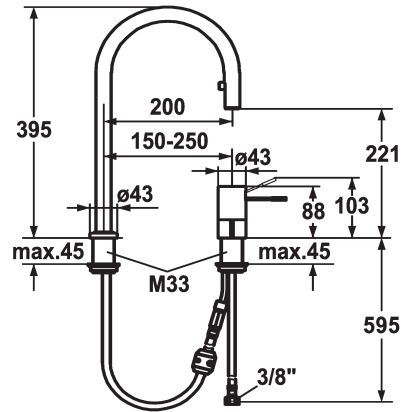

KWC ONO Lever mixer - Kitchen

Modell-Linie: ONO | 10.152.322.000FL
Hanat | Käsi­käyt­toiset hanat

KWC-No.

122088
chromeline, A 200, flexible connection hoses

- * Lever mixer
- * 2-hole
- * Lever installation possible on the right or left side
- * Surgical-grade hardened stainless steel lever
- * TouchProtect - anti-scald protection thanks to the "double skin" principle
- * Pull-out aerator covered
- Neoperl® Caché®
- hose surface to fit faucet surface

- * Hose guide, swivelling 360°
- * EasyLock - a pull-out spray that easily slides back into place
- * OptimalSpace - ample space for washing or working
- * KWC cartridge M 35 H
- with ceramic discs
- flow rate and temperature continuously variable
- * Flexible connection hoses 3/8"
- * Fastening by means of threaded sleeve M33 x 1.5
- * Mounting hole size 43 mm

Tekniset tiedot

A_Spout_Spray
Connection
Spout
Handling
Kitchen_spray
ATT-KWC-FARBCODE
Installation_type
Faucet_typ
Measure_Height
G_Acoustic group
Projection_A
EnergyLabelCH
ATT-KWC-MASS-WASSERAUSTRITT
Materiaali
lviCode

10 l/min (3 bar)
Flexible_Anschluss­schläuche
schwenkbar
topbedient
Auszugauslauf
chromeline
Standmontage
01
395
2
A200
B
221
Messinki
0