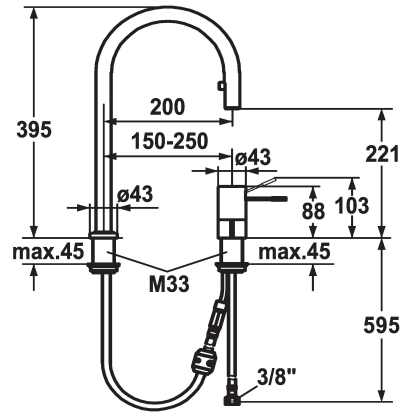

## KWC ONO Lever mixer - Kitchen

Modell-Linie: ONO | 10.152.322.000FL  
Kranar | Hydraulické armatúry

### KWC-No.

**122088**  
chromeline, A 200, flexible connection hoses

- \* Lever mixer
- \* 2-hole
- \* Lever installation possible on the right or left side
- \* Surgical-grade hardened stainless steel lever
- \* TouchProtect - anti-scald protection thanks to the "double skin" principle
- \* Pull-out aerator covered
- Neoperl® Caché®
- hose surface to fit faucet surface

- \* Hose guide, swivelling 360°
- \* EasyLock - a pull-out spray that easily slides back into place
- \* OptimalSpace - ample space for washing or working
- \* KWC cartridge M 35 H
- with ceramic discs
- flow rate and temperature continuously variable
- \* Flexible connection hoses 3/8"
- \* Fastening by means of threaded sleeve M33 x 1.5
- \* Mounting hole size  $\varnothing 35$  mm

10 l/min (3 bar)
Flexible_Anschlusschläuche
schwenkbar
topbedient
Auszugauslauf
chromeline
Standmontage
01
395
2
A200
B
221
Mässing