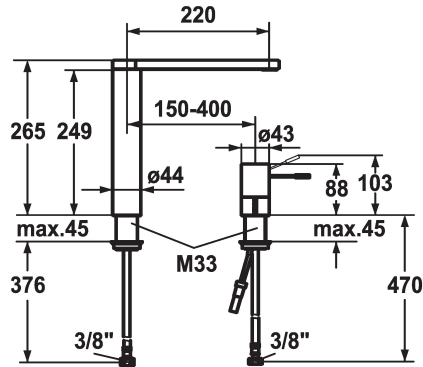

## KWC ONO Lever mixer - Kitchen

Modell-Linie: ONO | 10.152.413.000FL  
Taps | Manual taps

### KWC-No.

**122090**  
chromeline, A 220, flexible connection hoses

- \* Lever mixer
- \* 2-hole
- \* Lever installation possible on the right or left side
- \* Surgical-grade hardened stainless steel lever
- \* Swivel spout 360°
- Neoperl® SLIM®
- \* OptimalSpace - ample space for washing or working

- \* KWC cartridge M 35 H
- with ceramic discs
- flow rate and temperature continuously variable
- \* Flexible connection hoses 3/8"
- \* Fastening by means of threaded sleeve M33 x 1.5
- \* Mounting hole size ø35 mm

### Technical Data

Flow rate
Connection
Spout
Handling
Color code
Installation type
Faucet_typ
Dimension Height
Acoustic group
Projection A
Energy label
Dimension Water outlet
material

12 l/min (3 bar)
Flexible connection hoses
swivel
top lever
chromeline
Pillar installation
Faucet
265
2
A 220
B
249
Brass