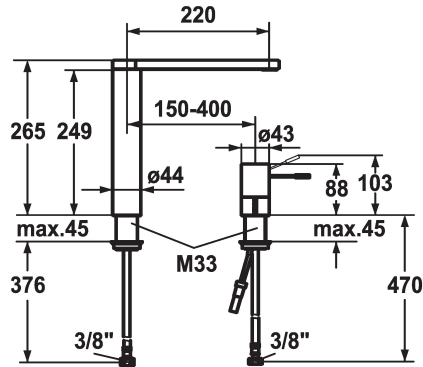

KWC ONO Lever mixer - Kitchen

Modell-Linie: ONO | 10.152.413.000FL
Armatura umywalkowa | Armatura jednoczynkowa

KWC-No.

122090
chromeline, A 220, flexible connection hoses

- * Lever mixer
- * 2-hole
- * Lever installation possible on the right or left side
- * Surgical-grade hardened stainless steel lever
- * Swivel spout 360°
- Neoperl® SLIM®
- * OptimalSpace - ample space for washing or working

- * KWC cartridge M 35 H
- with ceramic discs
- flow rate and temperature continuously variable
- * Flexible connection hoses 3/8"
- * Fastening by means of threaded sleeve M33 x 1.5
- * Mounting hole size ø35 mm

Dane techniczne

A_Spout_Spray
Connection
ATT-KWC-AUSLAUF
Handling
ATT-KWC-FARBCODE
Installation_type
Faucet_typ
Dimension Height
G_Acoustic group
Projection_A
EnergyLabelCH
ATT-KWC-MASS-WASSERAUSTRITT
Material

12 l/min (3 bar)
Flexible_Anschlusschläuche
schwenkbar
topbedient
chromeline
Standmontage
01
265
2
A220
B
249
Mosiqdz